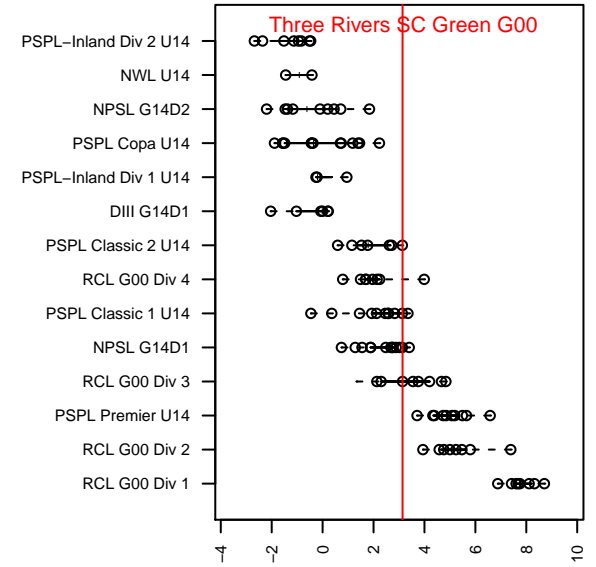

**attack and defense variance (black dot)  
relative to other teams  
and top 10 in region**

**attack and defense rating  
relative to others at age  
and all opponents in last 13 months**

**Performance relative to 13 month average**